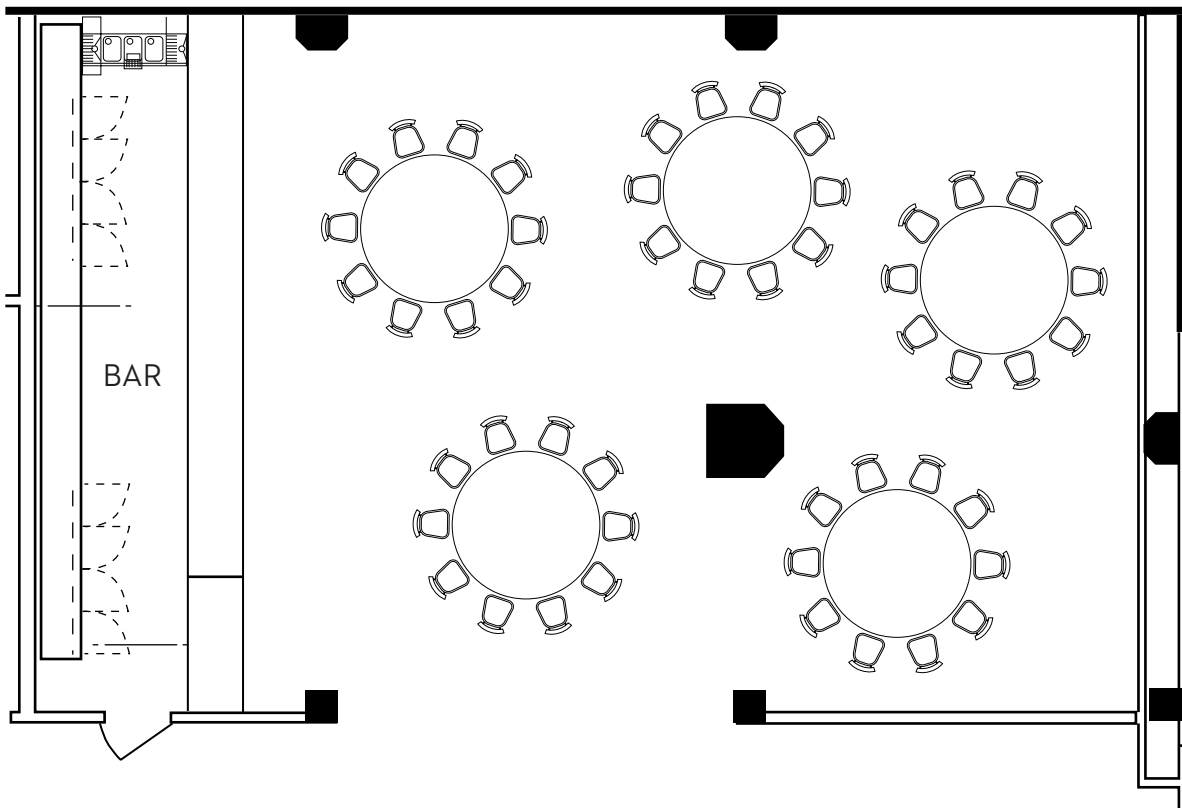

LILLY ROSE

STANDING RECEPTION
(MAX 90)

LILLY ROSE

STANDING RECEPTION WITH STAGE OR DANCE FLOOR
(MAX 80)

LILLY ROSE

SEATED DINNER
(MAX 50)

39'-4"

34'-3 3/4"

RESTROOMS >

LILLY ROSE

PRIVATE SCREENING
(MAX 50)