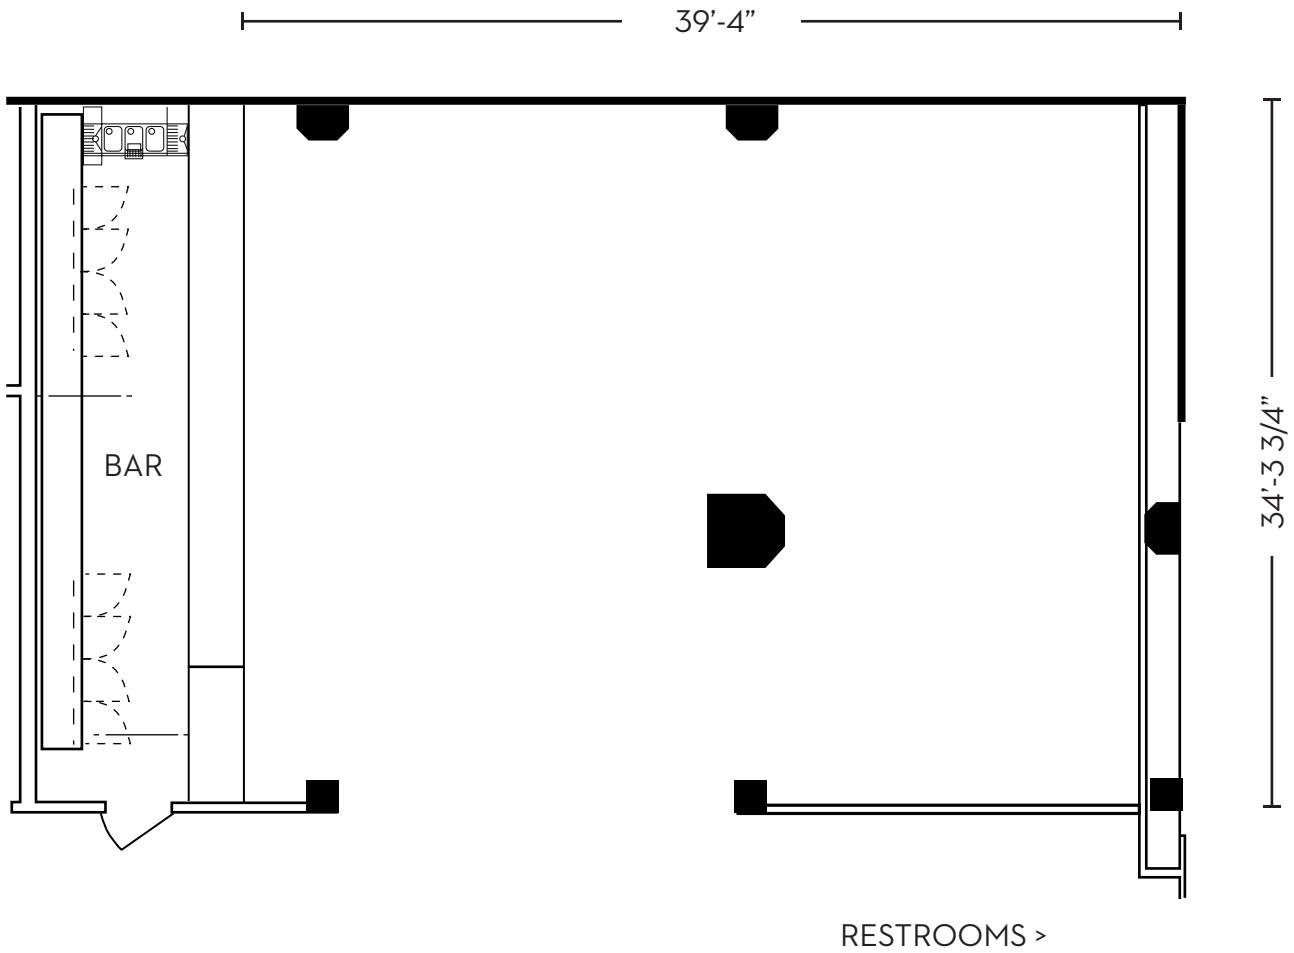

LILLY ROSE

STANDING RECEPTION
(MAX 90)

LILLY ROSE

STANDING RECEPTION WITH STAGE OR DANCE FLOOR
(MAX 80)

LILLY ROSE

SEATED DINNER
(MAX 50)

39'-4"

34'-3 3/4"

RESTROOMS >

LILLY ROSE

PRIVATE SCREENING
(MAX 50)