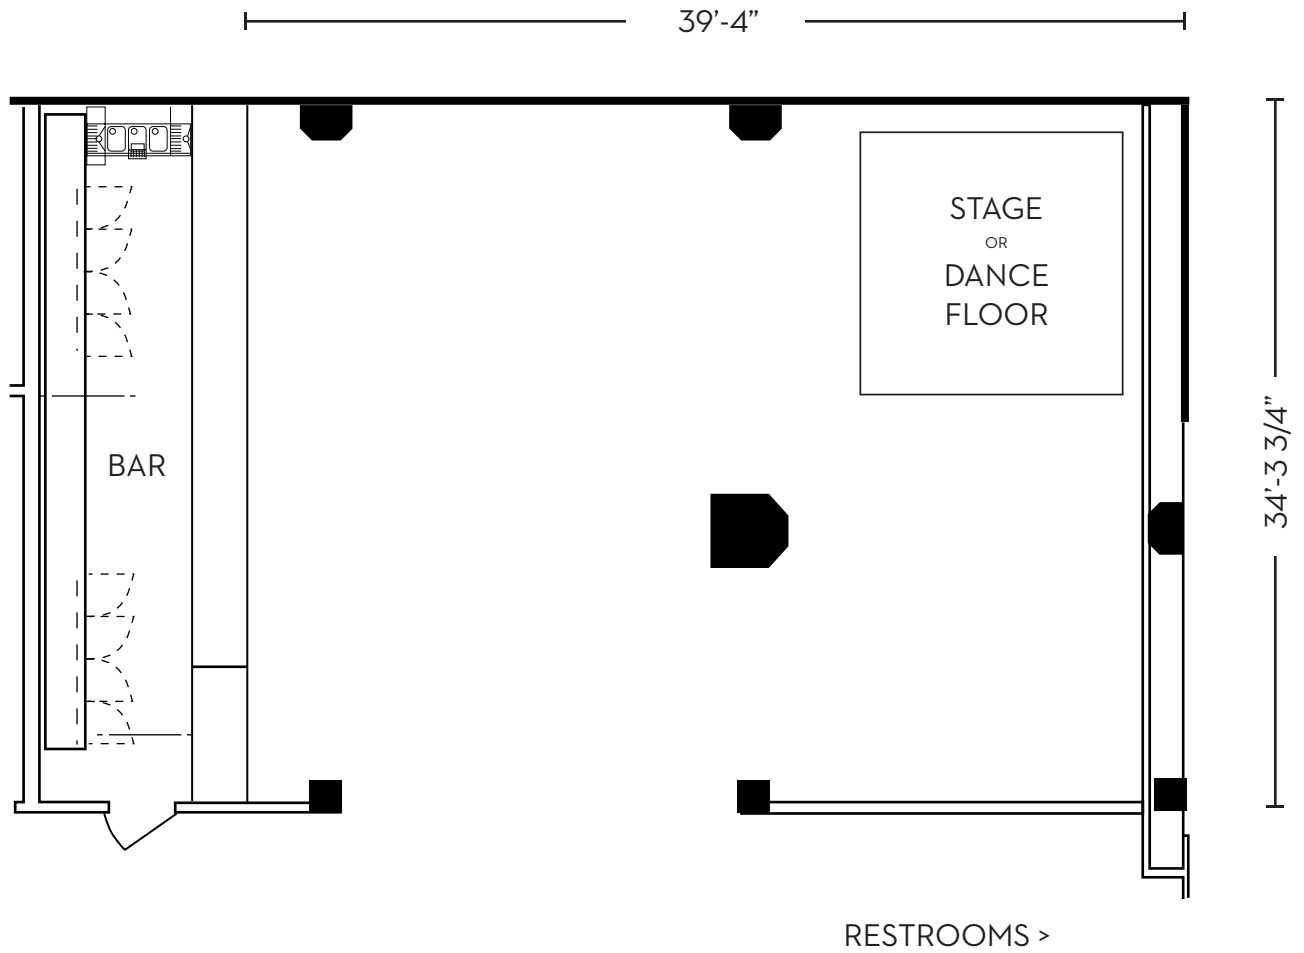

LILLY ROSE

STANDING RECEPTION
(MAX 90)

LILLY ROSE

STANDING RECEPTION WITH STAGE OR DANCE FLOOR
(MAX 80)

LILLY ROSE

SEATED DINNER
(MAX 50)

39'-4"

34'-3 3/4"

RESTROOMS >

LILLY ROSE

PRIVATE SCREENING
(MAX 50)